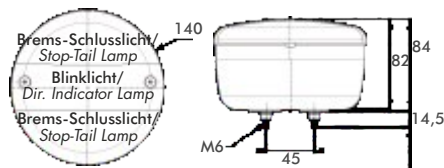

- Functions:  
2 x LED Stop-Tail lamp,  
1 x LED Direction Indicator lamp
- plastic housing
- with grommet
- ECE approved

**Zeichnung**  
Drawing

**40 202 401 & 40 202 461**

**40 202 601**

**kombinierbare Baugruppe**  
combinable assembly