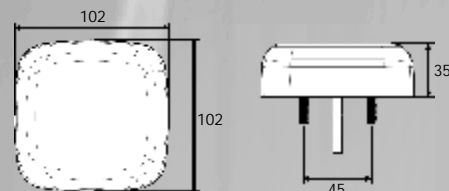

LED Lamp PRO-SQUARE

- LED lamp available as:
- LED Stop-Tail Lamp with **Tail light** in **light guide technology**
- LED Direction Indicator Lamp
- LED Fog-Reversing Lamp
- LED Front Dir. Indicator-Position Lamp
- Front Dir. Indicator category 1a
- small, compact housing
- very low profile
- Lens is constructed of unbreakable PC
- LED lamp complete waterproof casted
- 12/24 Volt
- 0,5m cable
- LED control gears available
- ECE approved
- ADR approved, IP6K9K