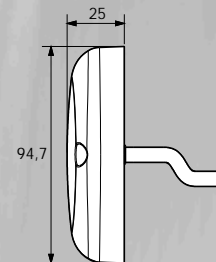

LED Lamp PRO-OVAL

- LED lamp available as:
- LED Stop-Tail-Dir. Indicator Lamp
  Tail light in **light guide technology**
- LED Fog-Reversing Lamp
- LED Front Dir. Indicator-
  Position Lamp
  Front Dir. Indicator category 1a
- very low profile
- Lens is constructed of unbreakable PC
- LED lamp complete waterproof casted
- 12/24 Volt
- 0,5m cable
- LED control gears available
- ECE approved
- ADR approved, IP6K9K