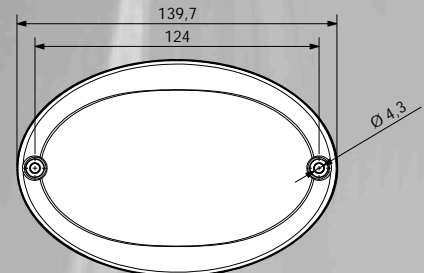

LED Lamp PRO-OVAL

- LED lamp available as:
- LED Stop-Tail-Dir. Indicator Lamp
Tail light in **light guide technology**
- LED Fog-Reversing Lamp
- LED Front Dir. Indicator-
Position Lamp
Front Dir. Indicator category 1a
- very low profile
- Lens is constructed of unbreakable PC
- LED lamp complete waterproof casted
- 12/24 Volt
- 0,5m cable
- LED control gears available
- ECE approved
- ADR approved, IP6K9K