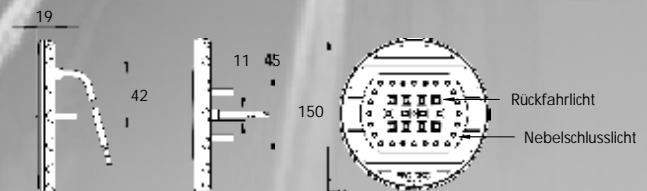

Leuchte in Funktion
Kabel 1,8m

Art. 40 053 002 - 12/24V

LED Brems-Blink-Schlussleuchte
mit Dreieckrückstrahler
LED Stop-Tail-Direction Indicator Lamp
with triangle reflex reflector

LED Nebelschluss-Rückfahrleuchte
LED Fog-Reversing Lamp

LED Lamp PRO-DISC & PRO-DISC FR

- LED Lamp with noble mirror optics available as:
- LED Stop-Tail-Direction Indicator Lamp with triangle reflex reflector
- LED Fog-Reversing Lamp
- LED lamp complete waterproof casted
- extreme low profile, height = 19mm
- 12/24V multivoltage
- cable 1,8m
- ECE approved
- ADR approved, IP6K9K