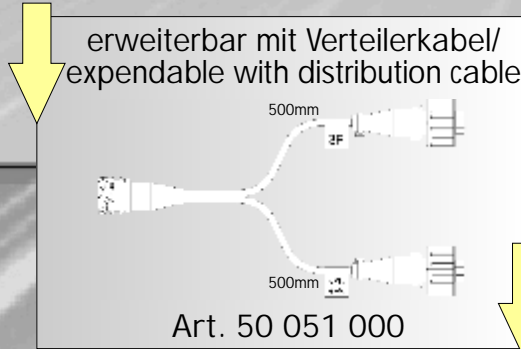

PRO-DISC

7-pol. AMP Stecker
Art. 40 050 201 - 12/24V

Plug 'n Play 3-Funktionen
Brems-Blink-Schlussleuchte **mit** Dreieckrückstrahler
+ Nebelschluss-Rückfahrleuchte
Plug 'n Play 3-Functions
Stop-Tail-Dir. Indicator Lamp **with** Triangle Reflex Reflector
+ Fog-Reversing Lamp

PRO-DISC

7-pol. AMP Stecker
Art. 40 050 201 - 12/24V

PRO-DISC FR

7-pol. AMP Stecker
Art. 40 053 202 - 12/24V

PRO-DISC FR

7-pol. AMP Stecker
Art. 40 053 202 - 12/24V

PRO-DISC

7-pol. AMP Stecker
Art. 40 050 201 - 12/24V

PRO-DISC LED Brems-Blink-Schlussleuchte LED Stop-Tail-Direction Indicator Lamp

- Kabel 0,3m + 7-polig AMP Stecker/
- cable 0,3m + 7-pol. AMP connector

Art. 40 050 201 - 12/24V

PRO-DISC FR LED Nebelschluss-Rückfahrleuchte LED Fog-Reversing Lamp

- Kabel 0,3m + 7-polig AMP Stecker/
- cable 0,3m + 7-pol. AMP connector

Art. 40 053 202 - 12/24V