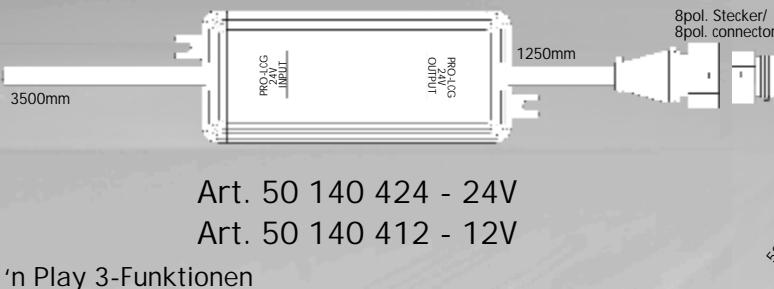

PRO-LCG

Vorverkabeltes LED Überwachungs-kit Pre-assembled LED Control Kit

Art. 50 140 424 - 24V
Art. 50 140 412 - 12V

Plug 'n Play 3-Funktionen
Brems-Blink-Schlussleuchte
mit Dreieckrückstrahler
Plug 'n Play 3-Functions
Stop-Tail-Dir. Indicator Lamp
with Triangle Reflex Reflector

PRO-DISC

7-pol. AMP Stecker
Art. 40 050 201 - 12/24V

7pol. AMP Stecker/
7pol. AMP connector