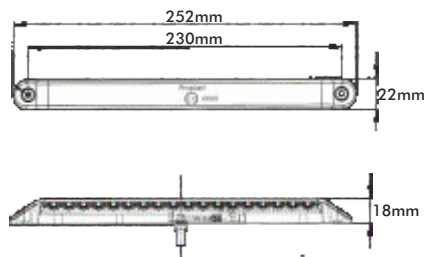

- LED direction indicator lamp with sequential function
- stylish design due to clear glas optic with brilliant FF-Technology
- use of 18 High Power-LED's for bright illumination
- Front Dir. Indicator Lamp category 1a
- Rear Dir. Indicator Lamp category 2a
- approved for horizontal fixation
- lamp waterproof casted
- flexible support for fixation
- incl. cable 0,5m
- ECE approved
- ADR approved, IP67